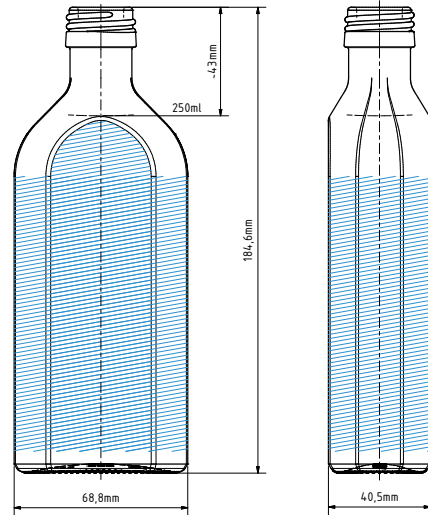

MEPLAT 0.25 L | 250 ML

 Area for personalization

SPECIFICATION

Volume	250 ml
Brimful	264 ml
Weight	250 g
Height	184.6 mm
Dimensions of body (max)	68.8 x 40.5 mm

% OF RECYCLED CONTENT

<input type="radio"/> Extra flint	30+	
<input type="radio"/> Flint	50+	
<input type="radio"/> Amber	40+	
<input type="radio"/> Black	65+	

FINISH TYPE

Bartop	Screw	Bayonete
		
—	PP 28	—
—	MCA 2	—
—	—	—
—	—	—