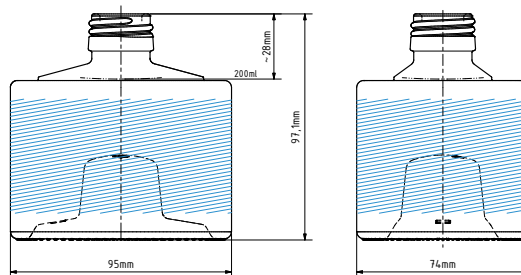

PUZZLE 0.2 L | 200 ml

 Area for personalization

SPECIFICATION

Volume	200 ml
Brimful	212 ml
Weight	340 g
Height	97.1 mm
Dimensions of body (max)	95 × 74 mm

AVERAGE % OF RECYCLED CONTENT

 Flint	30+	
 Amber	70+	
 Black	75+	

FINISH TYPE

Bartop	Screw	Bayonete
		
Cork 18	PP 28	Guala 1031/47
—	—	—
—	—	—
—	—	—