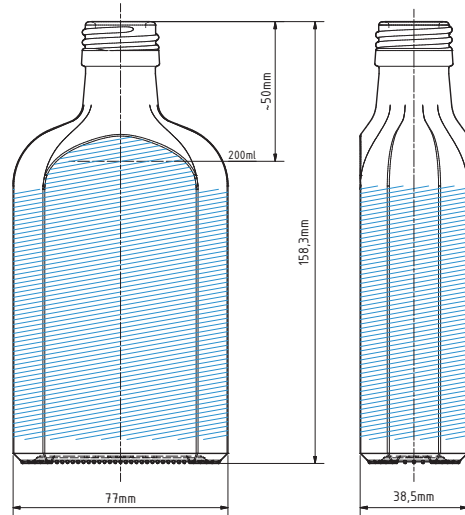

BLESKA 0.2 L | 200 ML

 Area for personalization

SPECIFICATION

Volume	200 ml
Brimful	230 ml
Weight	245 g
Height	158.3 mm
Dimensions of body (max)	77 × 38.5 mm

% OF RECYCLED CONTENT

<input type="radio"/> Extra flint	30+	
<input type="radio"/> Flint	50+	
<input type="radio"/> Amber	40+	
<input type="radio"/> Black	65+	

FINISH TYPE

Bartop	Screw	Bayonete
		
—	PP 28	—
—	MCA 2	—
—	—	—
—	—	—