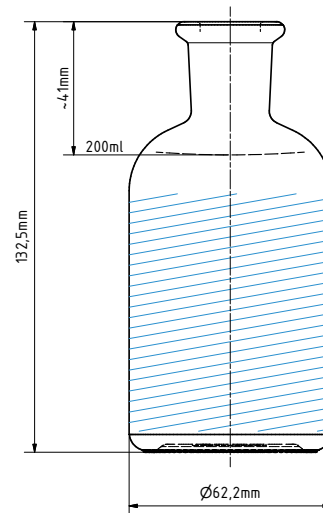

LAB GIN 2000 0.2 L | 200 ml

Area for personalization

SPECIFICATION

Volume	200 ml
Brimful	220 ml
Weight	210 g
Height	132.5 mm
Diameter of body	62.2 mm

% OF RECYCLED CONTENT

☐ Extra flint	30+	
☐ Flint	50+	
☐ Amber	40+	
☐ Black	65+	

FINISH TYPE

	Bartop	Screw	Bayonete
Cork 18.5	—	—	—
Vinolok 18.5	—	—	—
—	—	—	—
—	—	—	—