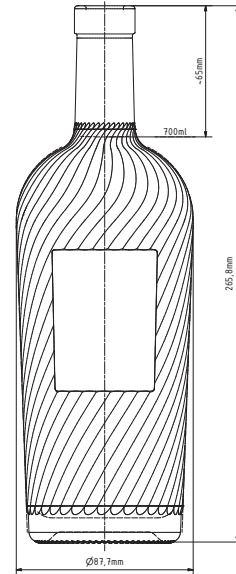

VODKA SERPENT 0.7 L | 700 ML

 Area for personalization

SPECIFICATION

Volume	700 ml
Brimful	725 ml
Weight	750 g
Height	266.4 mm
Diameter of body (max)	87.7 mm

% OF RECYCLED CONTENT

<input type="radio"/> Extra flint	30+	
<input type="radio"/> Flint	50+	
<input type="radio"/> Amber	40+	
<input type="radio"/> Black	65+	

FINISH TYPE

Bartop	Screw	Bayonete
		
Cork 18.5	PP 31.5 × 24	—
Vinolok 18.5	GPI 400/28	—
Cork 21.5	—	—
Vinolok 21.5	—	—