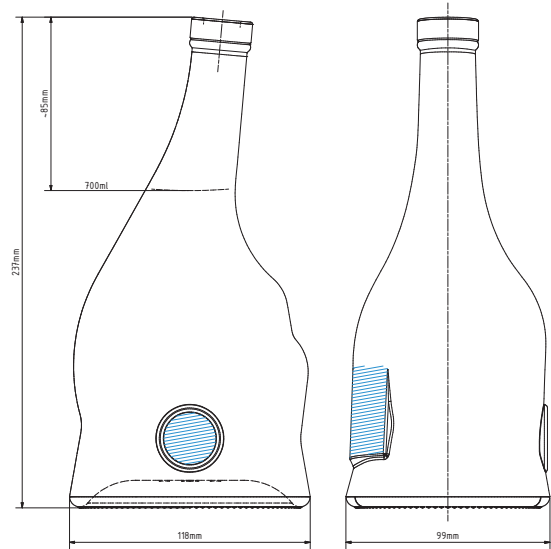

# DRUNK 0.7 L | 700 ML

 Area for personalization

## SPECIFICATION

Volume	<b>700 ml</b>
Brimful	<b>725 ml</b>
Weight	<b>750 g</b>
Height	<b>237 mm</b>
Diameter of body (max)	<b>118 × 100 mm</b>