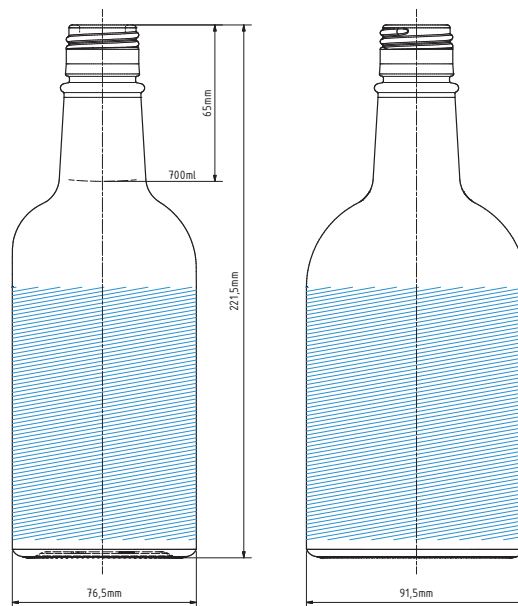

# GKW 0.7 L | 700 ML

 Area for personalization

## SPECIFICATION

Volume	<b>700 ml</b>
Brimful	<b>730 ml</b>
Weight	<b>580 g</b>
Height	<b>221 mm</b>
Diameter of body (max)	<b>91.5 × 76.5 mm</b>

## FINISH TYPE

Bartop	Screw	Bayonete
		
—	<b>PP 31.5 × 24</b>	—
—	—	—
—	—	—
—	—	—