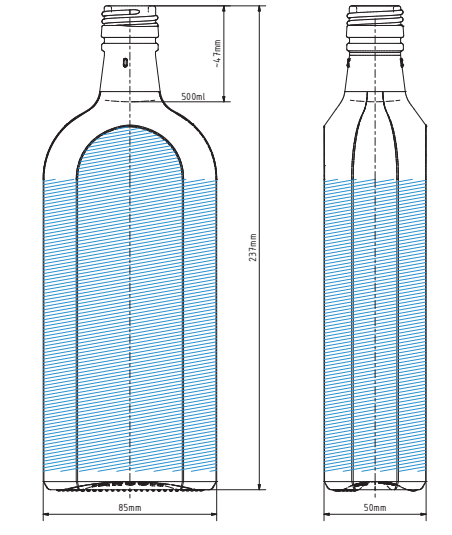

MEPLAT 0.5 L | 500 ML

 Area for personalization

SPECIFICATION

Volume	500 ml
Brimful	515 ml
Weight	485 g
Height	237 mm
Diameter of body (max)	85 × 50 mm

% OF RECYCLED CONTENT

<input type="radio"/> Extra flint	30+	
<input type="radio"/> Flint	50+	
<input type="radio"/> Amber	40+	
<input type="radio"/> Black	65+	

FINISH TYPE

Bartop	Screw	Bayonete
		
—	PP 28 × 38	—
—	B 22	—
—	—	—
—	—	—