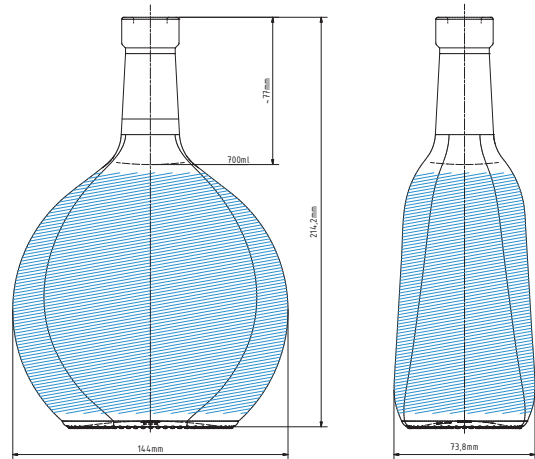

SAMTREST 0.7 L | 700 ML

 Area for personalization

SPECIFICATION

Volume	700 ml
Brimful	720 ml
Weight	580 g
Height	220 mm
Diameter of body (max)	144 × 73.8 mm

% OF RECYCLED CONTENT

<input type="radio"/> Extra flint	30+	
<input type="radio"/> Flint	50+	
<input type="radio"/> Amber	40+	
<input type="radio"/> Black	65+	

FINISH TYPE

	Bartop	Screw	Bayonete
			
Cork 17.5		UNI 9574-30	—
Vinolok 18.5		—	—
—	—	—	—
—	—	—	—