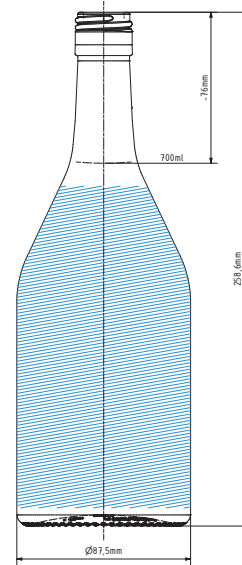

CREAM LIQUER 0.7 L | 700 ML

 Area for personalization

SPECIFICATION

Volume	700 ml
Brimful	727 ml
Weight	560 g
Height	258.6 mm
Diameter of body (max)	87.5 mm

% OF RECYCLED CONTENT

<input type="radio"/> Extra flint	30+	
<input type="radio"/> Flint	50+	
<input type="radio"/> Amber	40+	
<input type="radio"/> Black	65+	

FINISH TYPE

Bartop	Screw	Bayonete
		
Cork 18.5	PP 30 × 60	—
Vinolok 18.5	MCA 2	—
—	PP 30 × 60 DZ	—
—	—	—