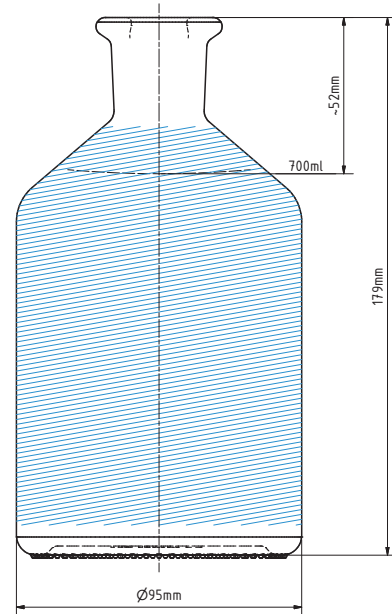

LAB GIN 2008 0.7 L | 700 ml

 Area for personalization

SPECIFICATION

Volume	700 ml
Brimful	737 ml
Weight	500 g
Height	179 mm
Diameter of body	95 mm

% OF RECYCLED CONTENT

 Extra flint	30+	
 Flint	50+	
 Amber	40+	
 Black	65+	

FINISH TYPE

	Bartop	Screw	Bayonete
			
Cork 18.5	—	—	—
Vinolok 18.5	—	—	—
Cork 21.5	—	—	—
Vinolok 21.5	—	—	—