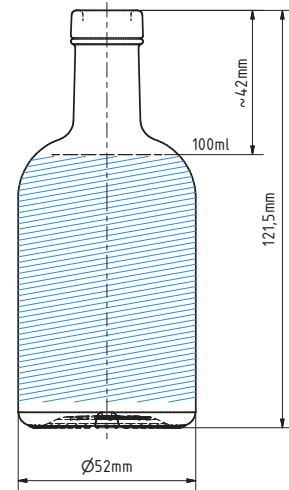

B-LUX 0.1 L | 100 ML

 Area for personalization

SPECIFICATION

Volume	100 ml
Brimful	108 ml
Weight	170 g
Height	121.5 mm
Diameter of body (max)	52 mm

% OF RECYCLED CONTENT

<input type="radio"/> Extra flint	30+	
<input type="radio"/> Flint	50+	
<input type="radio"/> Amber	40+	
<input type="radio"/> Black	65+	

FINISH TYPE

Bartop	Screw	Bayonete
		
Cork 14	GPI 400/20	—
—	PP 22	—
—	—	—
—	—	—