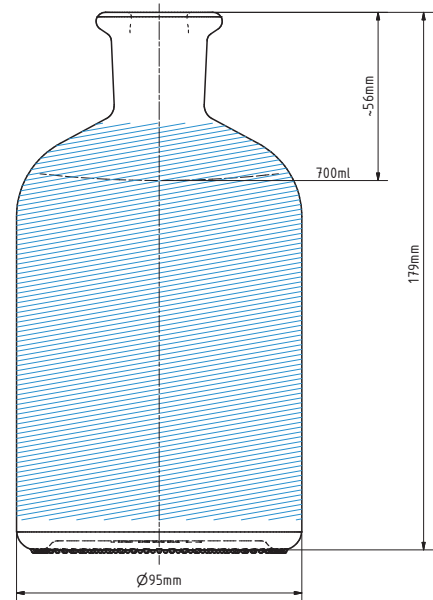

LAB GIN 2000 0.7 L | 700 ml

 Area for personalization

SPECIFICATION

Volume	700 ml
Brimful	766 ml
Weight	500 g
Height	179 mm
Diameter of body	95 mm

% OF RECYCLED CONTENT

<input type="radio"/> Extra flint	30+	
<input type="radio"/> Flint	50+	
<input type="radio"/> Amber	40+	
<input type="radio"/> Black	65+	

FINISH TYPE

	Bartop	Screw	Bayonete
			
Cork 18.5	—	—	—
Vinolok 18.5	—	—	—
Cork 21.5	—	—	—
Vinolok 21.5	—	—	—