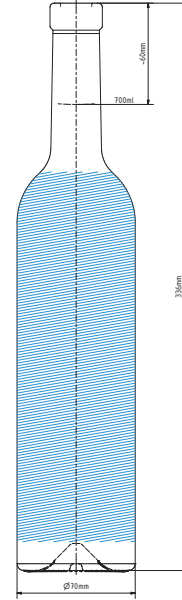

VODKA 0.7 L | 700 ML

 Area for personalization

SPECIFICATION

Volume	700 ml
Brimful	717 ml
Weight	550 g
Height	336 mm
Diameter of body (max)	70 mm

% OF RECYCLED CONTENT

<input type="radio"/> Extra flint	30+	
<input type="radio"/> Flint	50+	
<input type="radio"/> Amber	40+	
<input type="radio"/> Black	65+	

FINISH TYPE

Bartop	Screw	Bayonete
		
Cork 17.5	PP 31.5	—
Cork 18.5	GPI 400/28	—
Vinolok 18.5	—	—
—	—	—