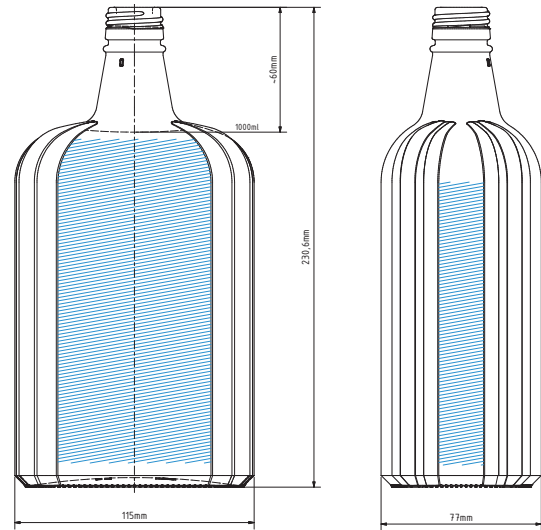

VODKA SIBERIA 1 L | 1000 ML

 Area for personalization

SPECIFICATION

Volume	1000 ml
Brimful	1035 ml
Weight	740 g
Height	230 mm
Dimensions of body (max)	115 × 77 mm

% OF RECYCLED CONTENT

<input type="radio"/> Extra flint	30+	
<input type="radio"/> Flint	50+	
<input type="radio"/> Amber	40+	
<input type="radio"/> Black	65+	

FINISH TYPE

Bartop	Screw	Bayonete
		
—	PP 28	—
—	—	—
—	—	—
—	—	—