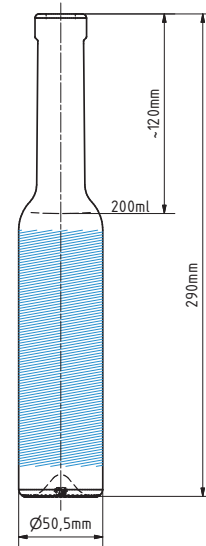

EXCLUSIVE 0.2 L | 200 ML

 Area for personalization

SPECIFICATION

Volume	200 ml
Brimful	235 ml
Weight	450 g
Height	290 mm
Diameter of body (max)	50.5 mm

% OF RECYCLED CONTENT

 Extra flint	30+	
 Flint	50+	
 Amber	40+	
 Black	65+	

FINISH TYPE

Bartop	Screw	Bayonete
		
Cork 17.5	CET 31.5	—
Cork 18.5	—	—
Vinolok 18.5	—	—
—	—	—