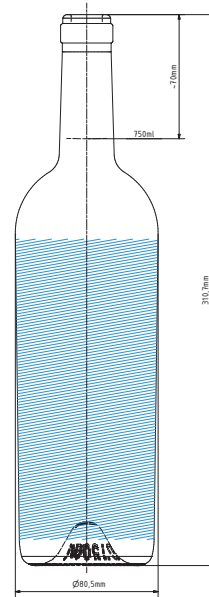

LUX BORDELAISE 0.75 L | 750 ML

 Area for personalization

SPECIFICATION

Volume	750 ml
Brimful	770 ml
Weight	750 g
Height	310.7 mm
Diameter of body (max)	80.5 mm

% OF RECYCLED CONTENT

<input type="radio"/> Extra flint	30+	
<input type="radio"/> Flint	50+	
<input type="radio"/> Amber	40+	
<input type="radio"/> Black	65+	

FINISH TYPE

	Bartop	Screw	Bayonete
			
Cork 17.5		PP 31.5 D	—
Vinolok 18.5		—	—
Vinolok 21.5		—	—
—	—	—	—