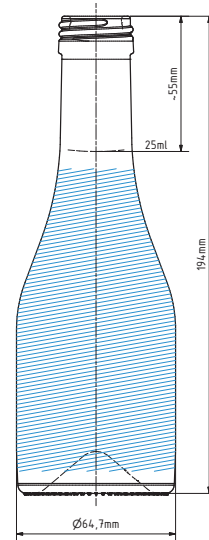

KEČUP 0.25 L | 250 ML

 Area for personalization

SPECIFICATION

Volume	250 ml
Brimful	265 ml
Weight	265 g
Height	194 mm
Diameter of body (max)	64.7 mm

% OF RECYCLED CONTENT

<input type="radio"/> Extra flint	30+	
<input type="radio"/> Flint	50+	
<input type="radio"/> Amber	40+	
<input type="radio"/> Black	65+	

FINISH TYPE

Bartop	Screw	Bayonete
		
—	PP 31.5 × 18	—
—	—	—
—	—	—
—	—	—