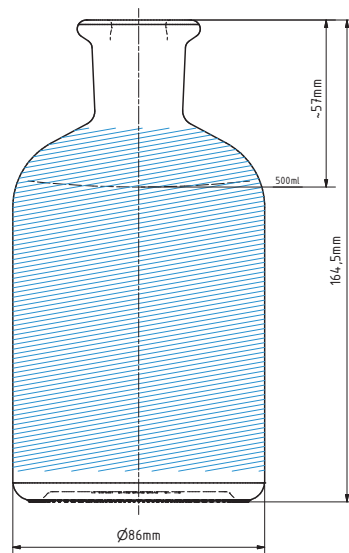

LAB GIN 2000 | 500 ml

 Area for personalization

SPECIFICATION

Volume	500 ml
Brimful	566 ml
Weight	380 g
Height	164.5 mm
Diameter of body	86 mm

% OF RECYCLED CONTENT

<input type="radio"/> Extra flint	30+	
<input type="radio"/> Flint	50+	
<input type="radio"/> Amber	40+	
<input type="radio"/> Black	65+	

FINISH TYPE

	Bartop	Screw	Bayonete
			
Cork 18.5	—	—	—
Vinolok 18.5	—	—	—
Vinolok 21.5	—	—	—
—	—	—	—