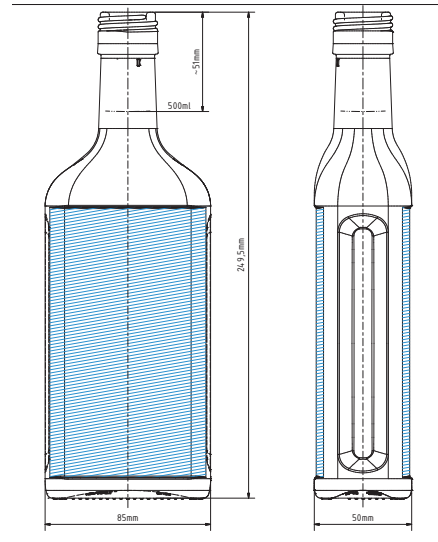

KIRSCHWASSER 0.5 L | 500 ML

 Area for personalization

SPECIFICATION

Volume	500 ml
Brimful	515 ml
Weight	490 g
Height	249.5 mm
Diameter of body (max)	85 × 50 mm

% OF RECYCLED CONTENT

FINISH TYPE

Bartop	Screw	Bayonete
		
Cork 18.4	PP 31.5 × 24	—
—	—	—
—	—	—
—	—	—